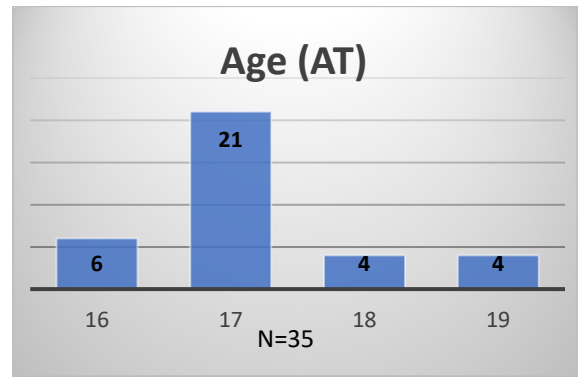

Daily Data Dashboard – July 3, 2023

Demographics for JTDC Population

Monday Morning Midnight Count

Total # of probation Involved youth¹: 1,226

¹ Probation Active: Any youth who is pending sentencing with an active social history, has been formally placed on probation or supervision with Cook County Juvenile Probation on the date of the report.

*Age, Gender and Race for Criminal Court population (N=1) is not represented in this report.

Data sources: cFive Supervisor – Probation Population and RMIS – JTDC Population

Daily Data Dashboard – July 3, 2023
Demographics for JTDC Population
Monday Morning Midnight Count