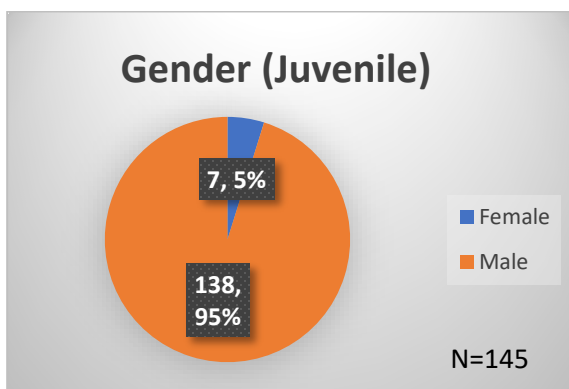

Daily Data Dashboard – July 3, 2023

Demographics for JTDC Population

Monday Morning Midnight Count

Total # of probation Involved youth¹: 1,226

¹ Probation Active: Any youth who is pending sentencing with an active social history, has been formally placed on probation or supervision with Cook County Juvenile Probation on the date of the report.

*Age, Gender and Race for Criminal Court population (N=1) is not represented in this report.

Data sources: cFive Supervisor – Probation Population and RMIS – JTDC Population

Daily Data Dashboard – July 3, 2023
Demographics for JTDC Population
Monday Morning Midnight Count