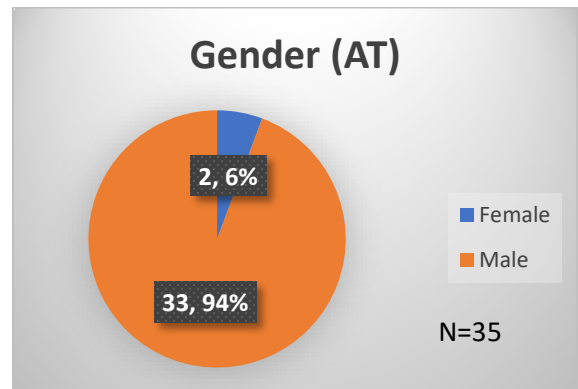

Daily Data Dashboard – July 3, 2023

Demographics for JTDC Population

Monday Morning Midnight Count

Total # of probation Involved youth¹: 1,226

¹ Probation Active: Any youth who is pending sentencing with an active social history, has been formally placed on probation or supervision with Cook County Juvenile Probation on the date of the report.

*Age, Gender and Race for Criminal Court population (N=1) is not represented in this report.

Data sources: cFive Supervisor – Probation Population and RMIS – JTDC Population

Daily Data Dashboard – July 3, 2023
Demographics for JTDC Population
Monday Morning Midnight Count