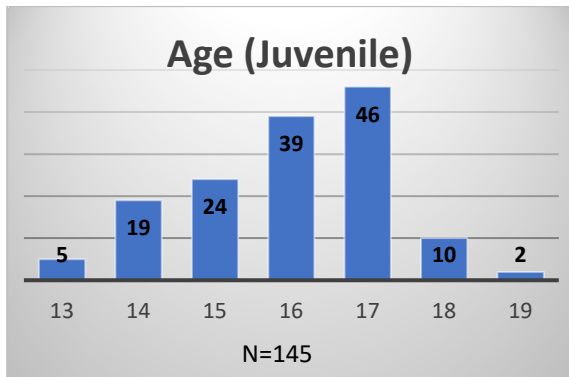

Daily Data Dashboard – July 3, 2023

Demographics for JTDC Population

Monday Morning Midnight Count

Total # of probation Involved youth¹: 1,226

¹ Probation Active: Any youth who is pending sentencing with an active social history, has been formally placed on probation or supervision with Cook County Juvenile Probation on the date of the report.

*Age, Gender and Race for Criminal Court population (N=1) is not represented in this report.

Data sources: cFive Supervisor – Probation Population and RMIS – JTDC Population

Daily Data Dashboard – July 3, 2023
Demographics for JTDC Population
Monday Morning Midnight Count