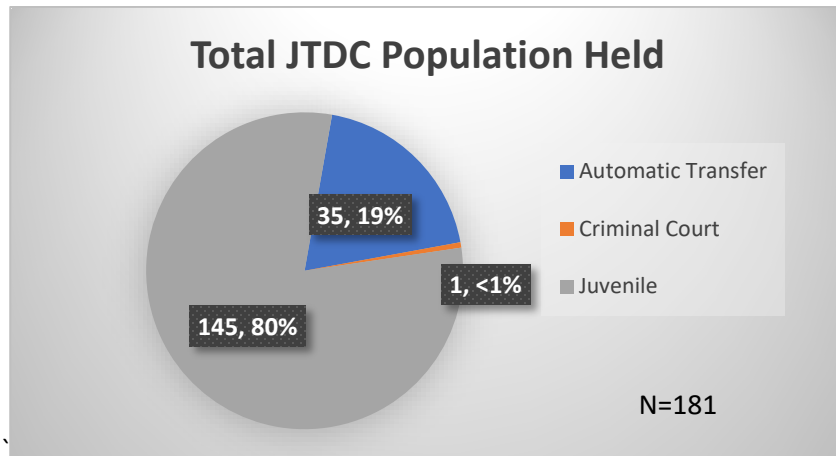

Daily Data Dashboard – July 3, 2023

Demographics for JTDC Population

Monday Morning Midnight Count

Total # of probation Involved youth¹: 1,226

¹ Probation Active: Any youth who is pending sentencing with an active social history, has been formally placed on probation or supervision with Cook County Juvenile Probation on the date of the report.

*Age, Gender and Race for Criminal Court population (N=1) is not represented in this report.

Data sources: cFive Supervisor – Probation Population and RMIS – JTDC Population

Daily Data Dashboard – July 3, 2023
Demographics for JTDC Population
Monday Morning Midnight Count